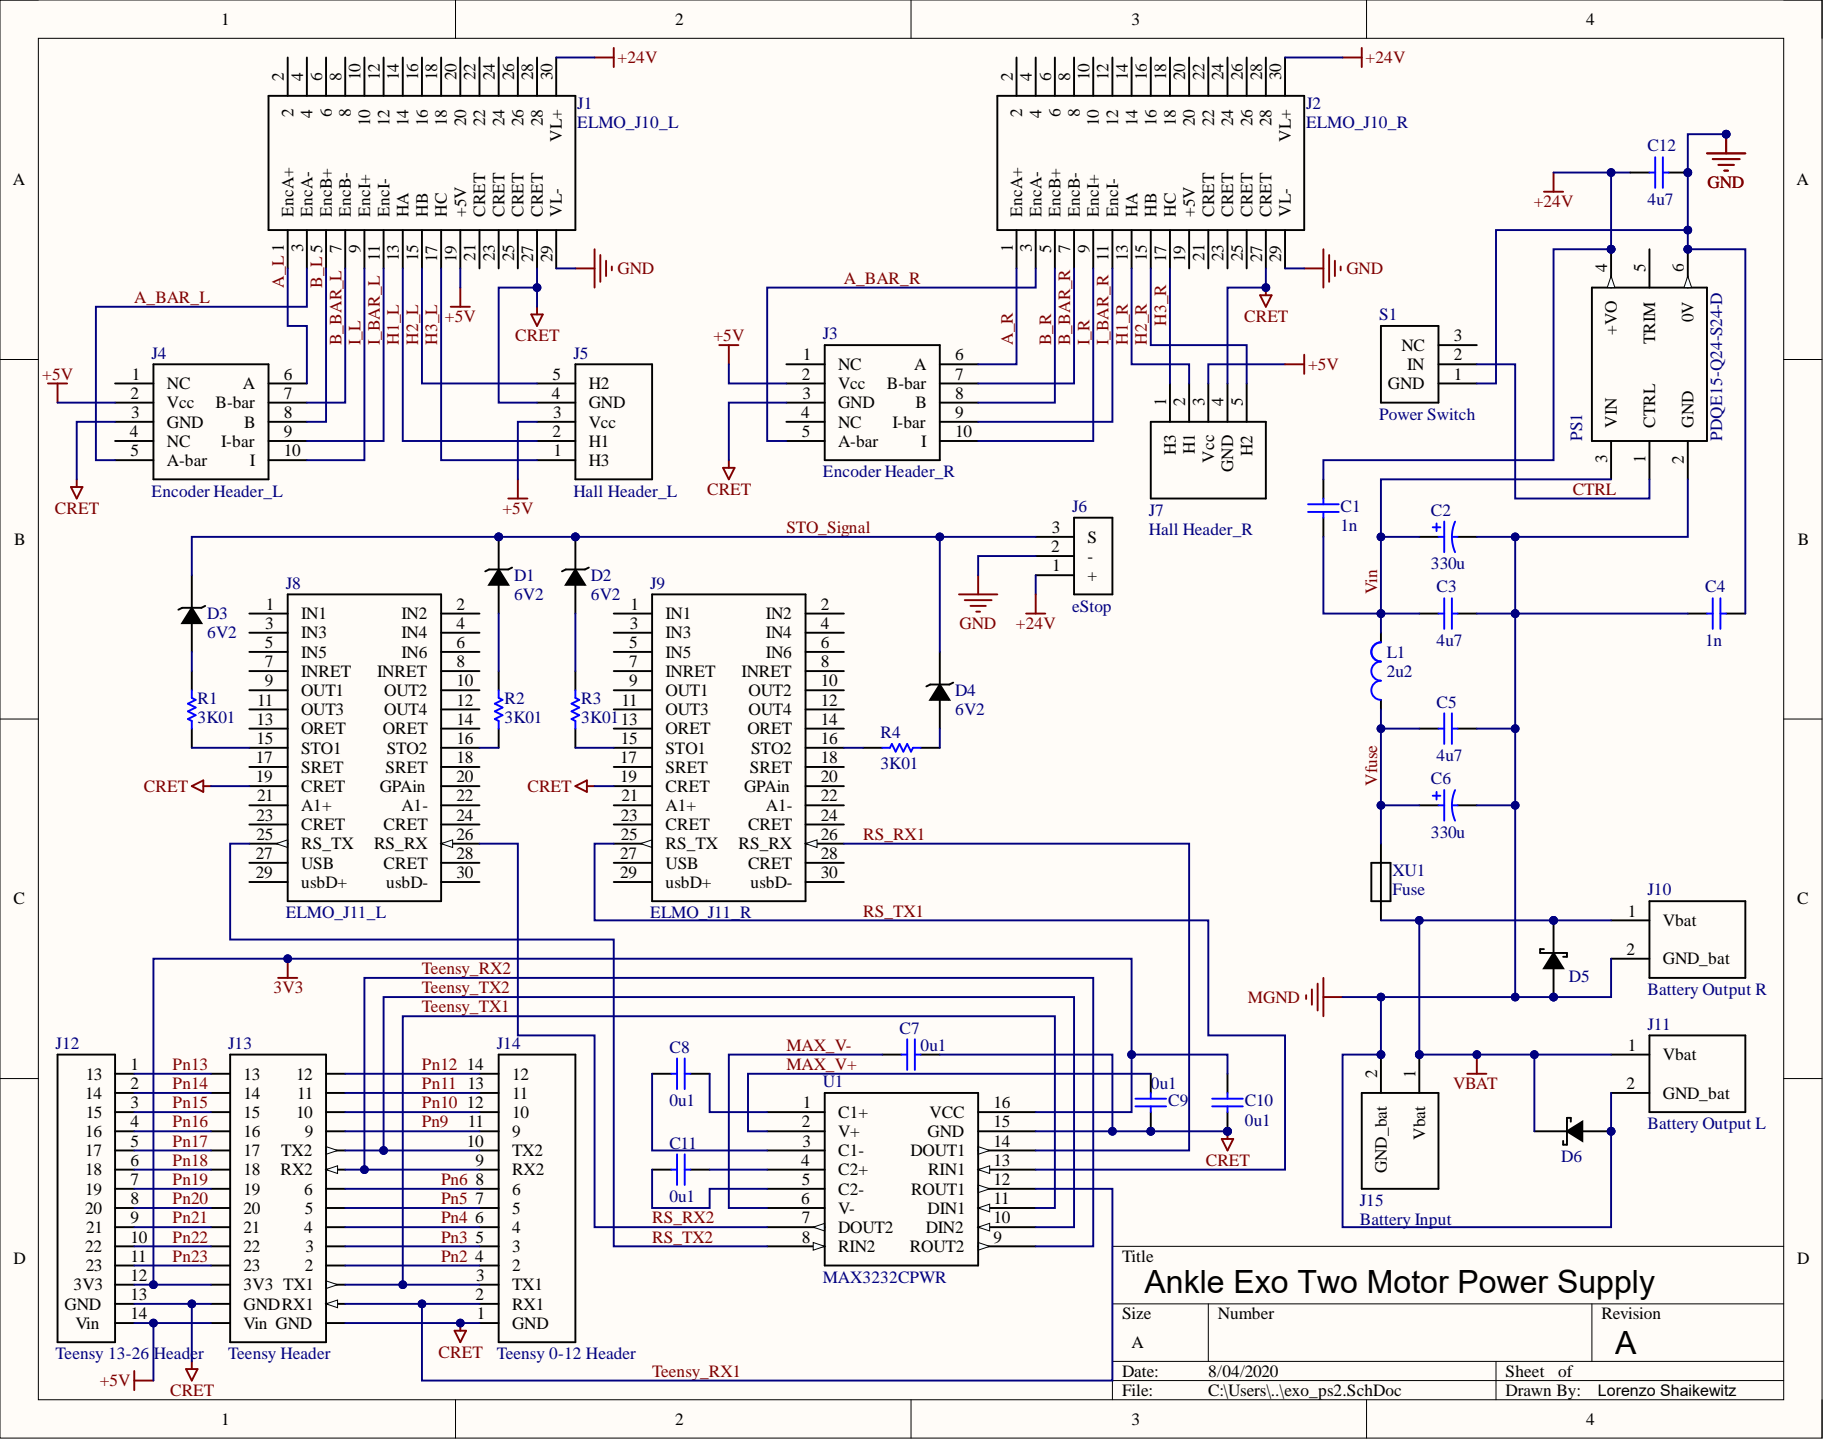

Title
Ankle Exo One Motor Power Supply

Size	Number	Revision
A		A
Date:	8/04/2020	Sheet of
File:	C:\Users\...\exo_ps.SchDoc	Drawn By: Lorenzo Shaikewitz

Title		
Ankle Exo Two Motor Power Supply		
Size	Number	Revision
A		A
Date:	8/04/2020	Sheet of
File:	C:\Users\...\exo_ps2.SchDoc	Drawn By: Lorenzo Shaikewitz